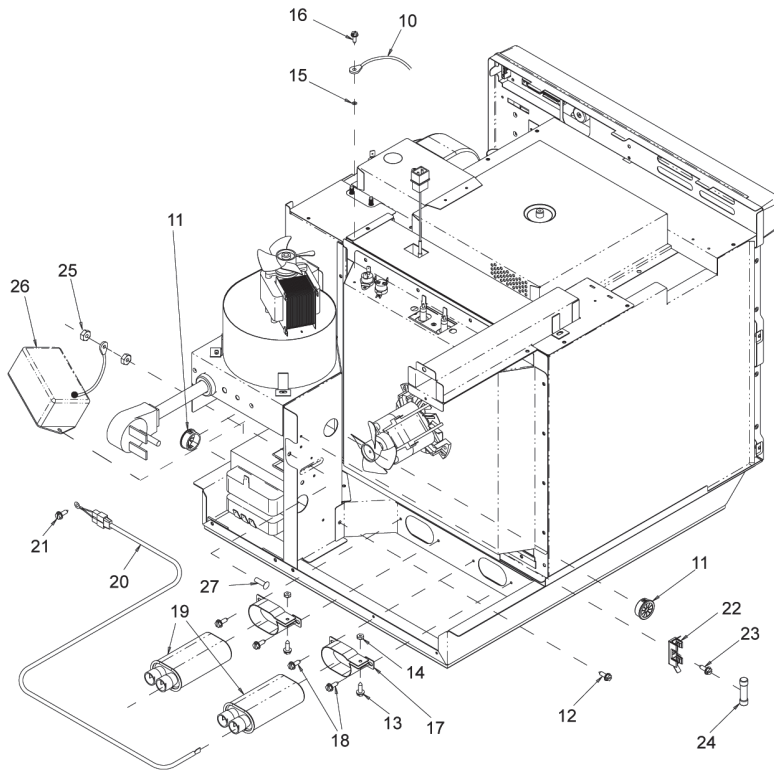

PLUGS / CAPACITORS / DIODE ASSEMBLY