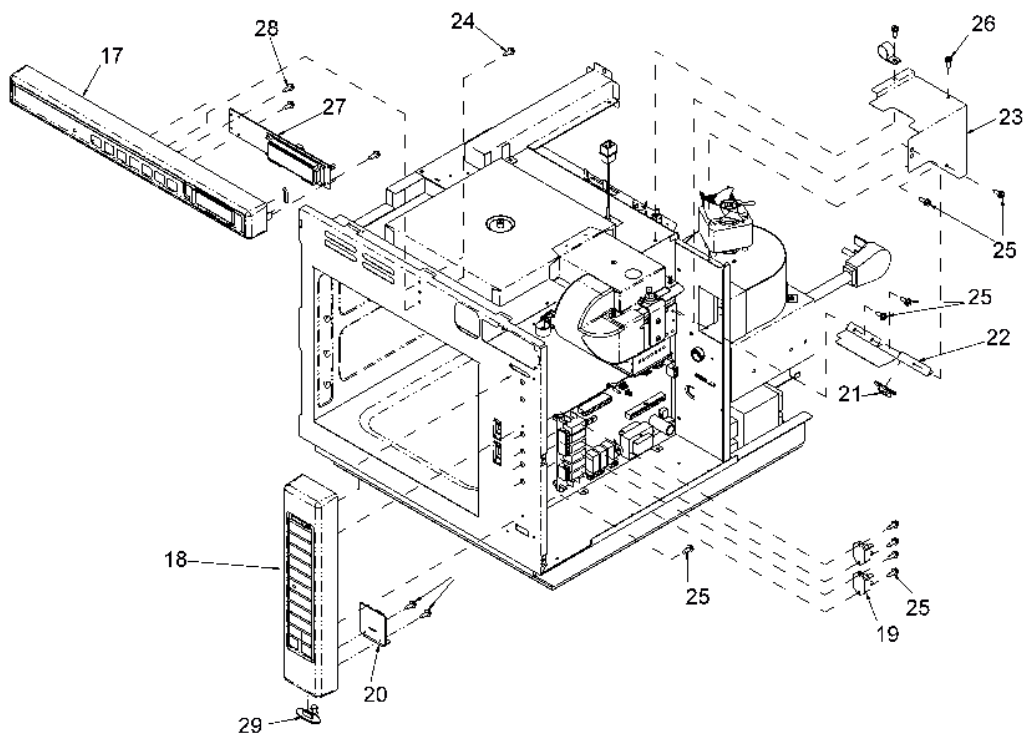

UPPER & LOWER SWITCH / TRIAC / DISPLAY BOARD