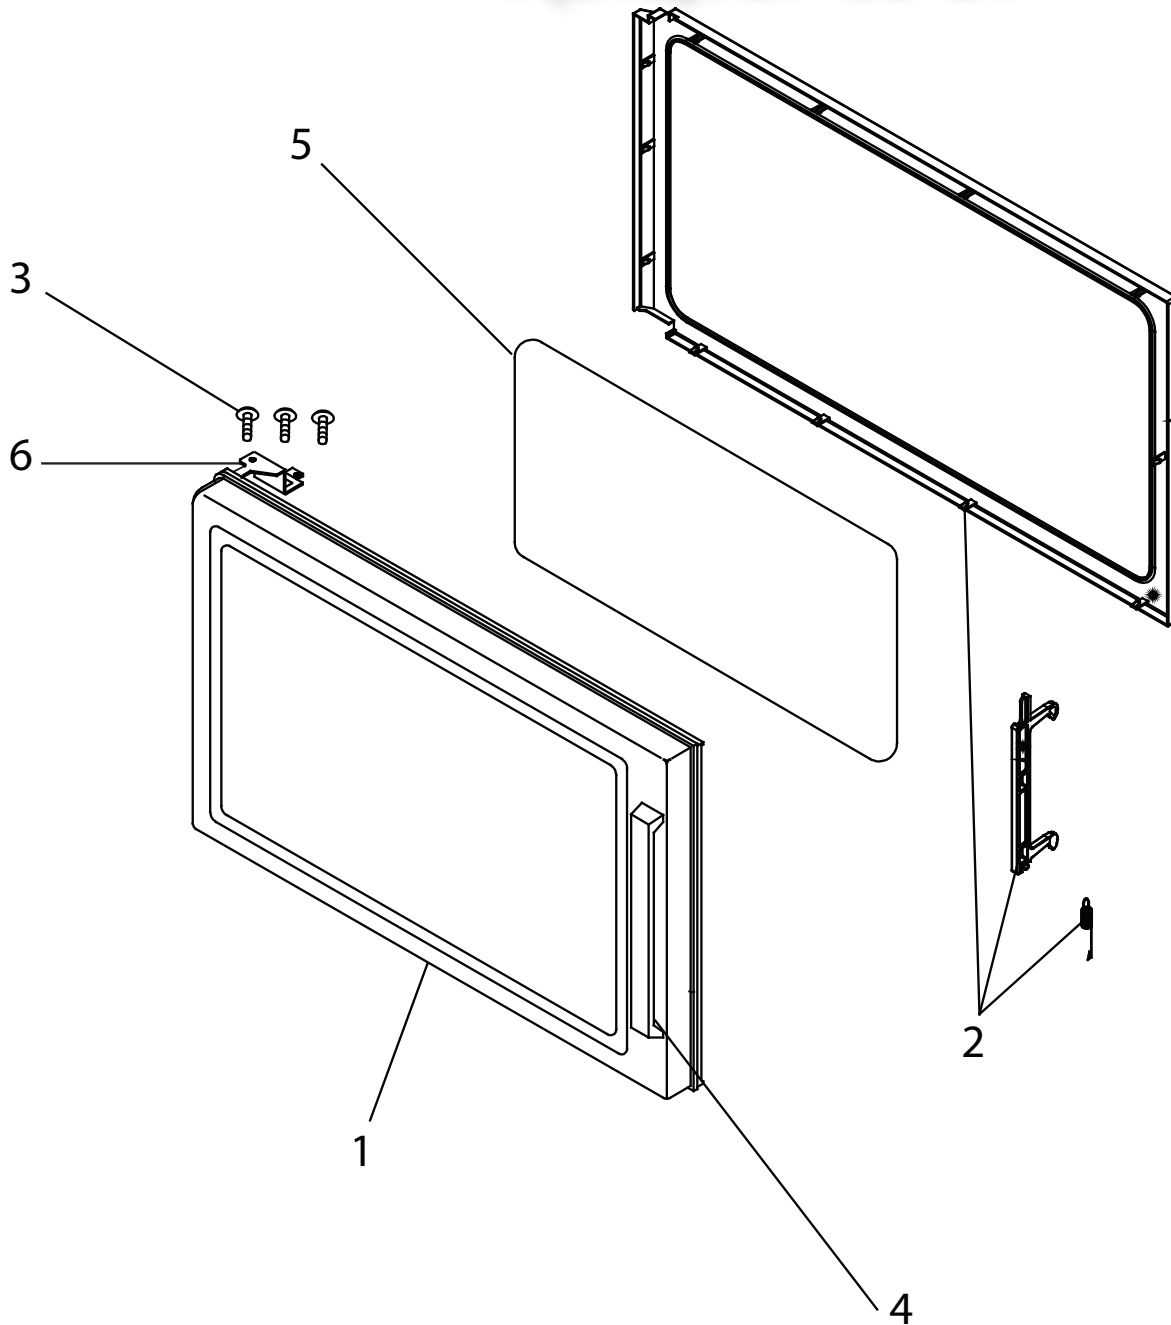

# Зип Общепит DOOR

Reference	Part Number	Description	Quantity
1	56002048	DOOR ASSY	1
2	12002624	KIT, SPRING/LATCH/CHOKE COVER	1
3	56001217	SCREW	3
4	14100039	KIT, DOOR HANDLE	1
5	56001406	WINDOW, INNER	1
6	56002029	HINGE, UPPER	1