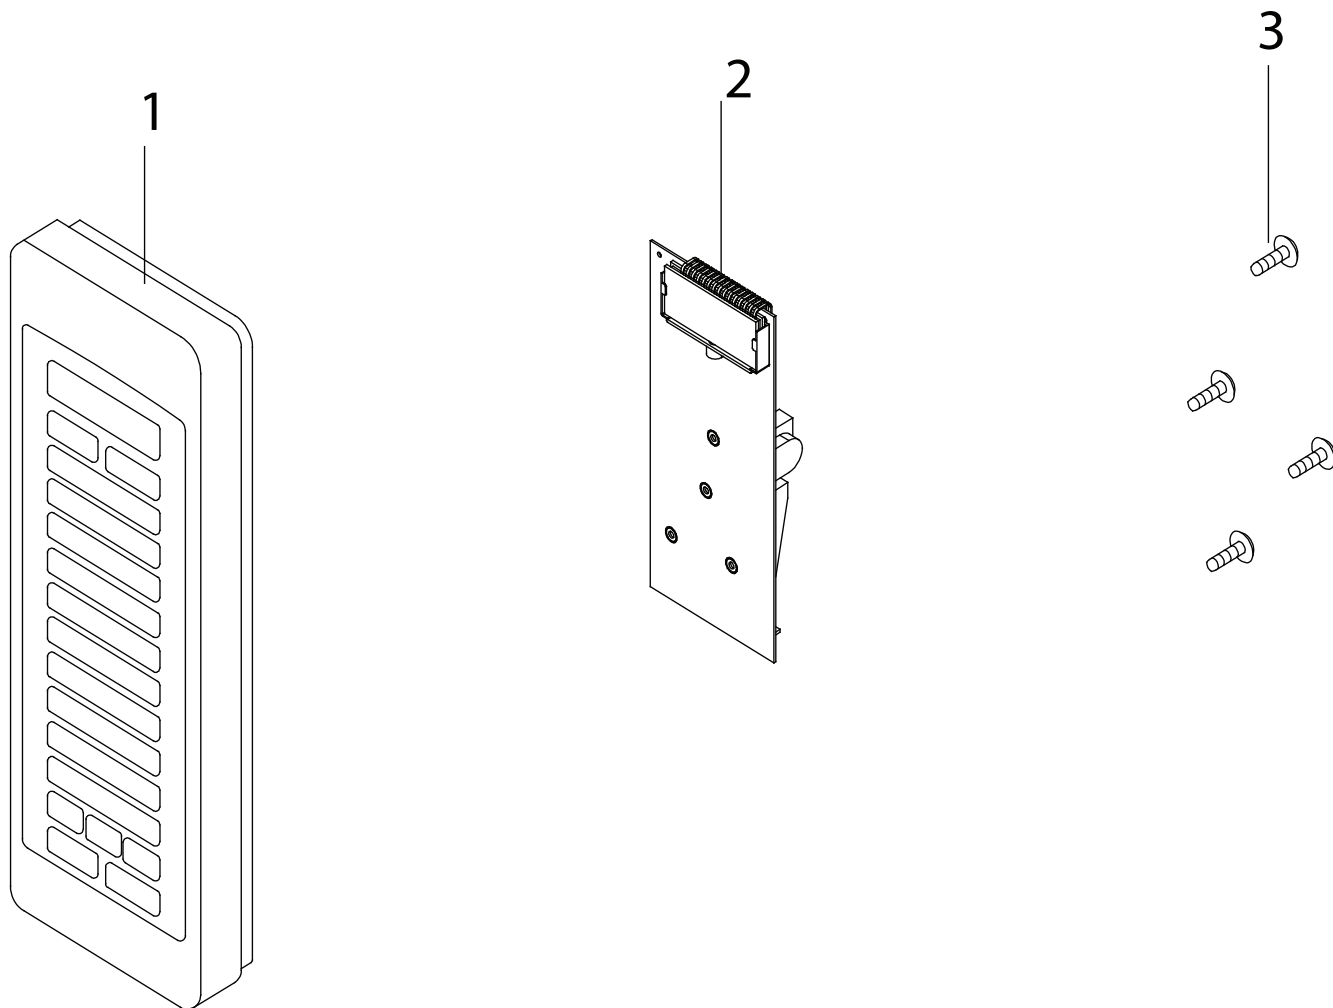

Зип Общепит
ELECTRONIC CONTROL
vsezip.ru

+7(812)987-08-81

Зип Общепит
ELECTRONIC CONTROL

Reference	Part Number	Description	Quantity
1	56002046	TOUCH PANEL ASSY	1
2	56002036	BOARD, H/V/LV	1
3	56001210	SCREW	4