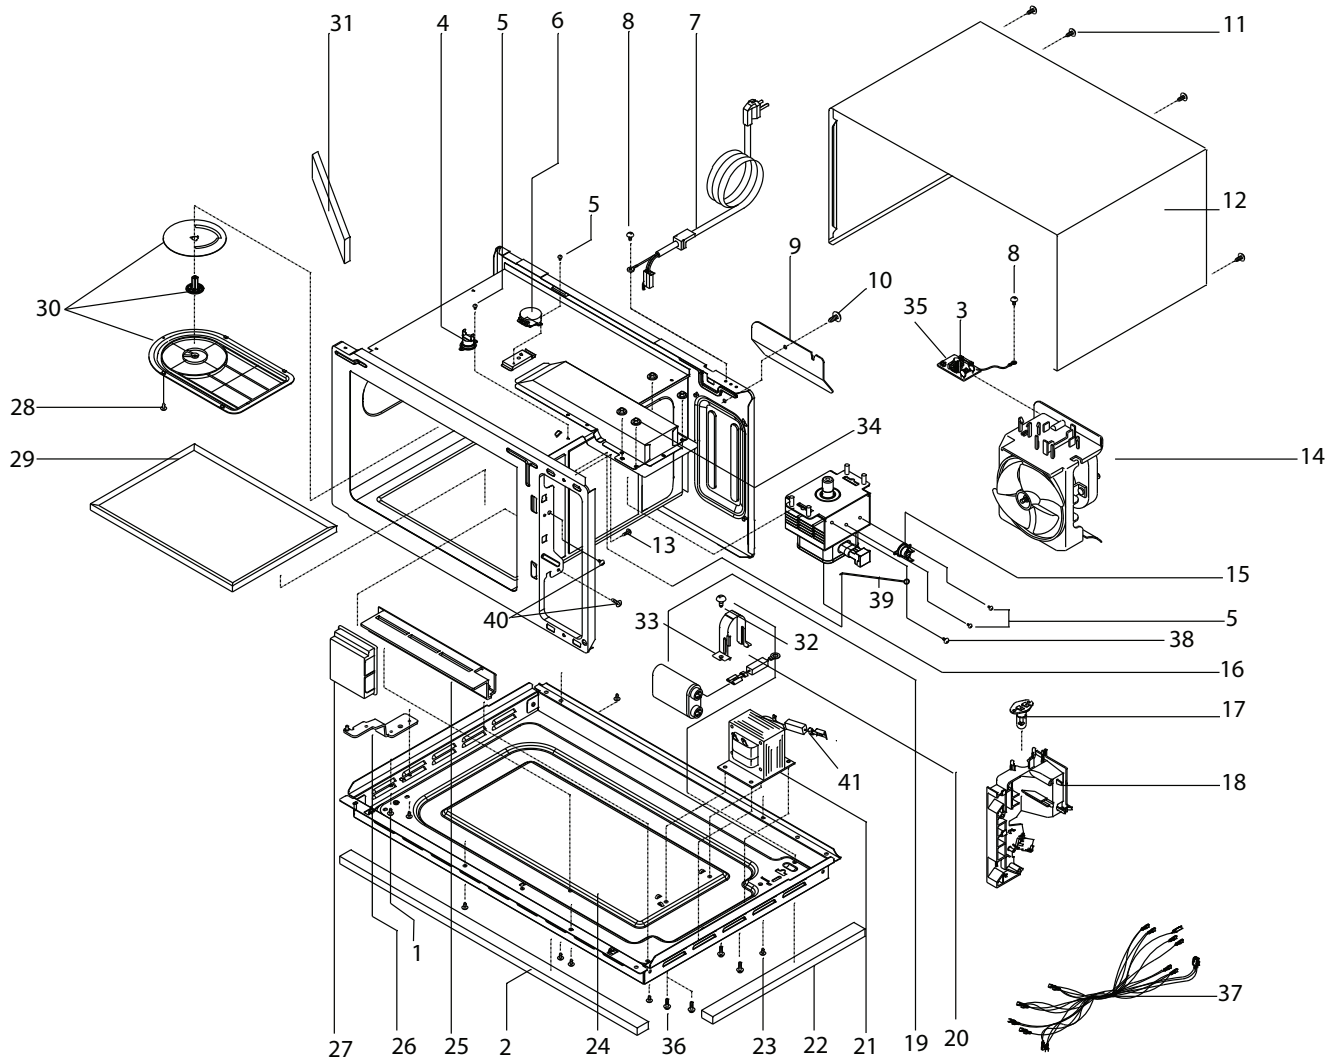

# Зип Общепит DOOR

Reference	Part Number	Description	Quantity
1	56002048	DOOR ASSY	1
2	12002624	KIT, SPRING/LATCH/CHOKE COVER	1
3	56001217	SCREW	3
4	14100039	KIT, DOOR HANDLE	1
5	56001406	WINDOW, INNER	1
6	56002029	HINGE, UPPER	1

Зип Общепит  
ELECTRONIC CONTROL  
vsezip.ru

+7(812)987-08-81

Зип Общепит  
**ELECTRONIC CONTROL**

<b>Reference</b>	<b>Part Number</b>	<b>Description</b>	<b>Quantity</b>
1	56002046	TOUCH PANEL ASSY	1
2	56002036	BOARD, H/V/LV	1
3	56001210	SCREW	4

# OVEN CAVITY

Reference	Part Number	Description	Quantity
1	56001217	SCREW	1
2	R0000413	GASKET, BASEPAN	1
3	20034001	FUSE, 15 A	1
4	56001426	THERMAL CUTOUT, CAVITY	1
5	56001230	SCREW	3
6	56001460	MOTOR, ANTENNA	1
7	56001476	POWER CORD	1
8	56001461	SCREW	1
9	56001428	AIR DEFLECTOR- REAR	1
10	56001210	SCREW	1
11	56002057	SCREW	6
12	56002040	WRAPPER	1
13	56001210	SCREW	1
14	56002037	BLOWER MOTOR ASSY	1
15	56001432	THERMAL CUTOUT, MAG	1
16	56002014	MAGNETRON	1
17	56002007	LAMP/ SOCKET ASSY	1
18	56002052	SWITCH, INTERLOCK ASSY	1
19	56002042	CAPACITOR- 1.15	1
20	56001436	DIODE	1
21	56002027	TRANSFORMER HV	1
22	R0000413	GASKET, BASEPAN	1
23	56001151	SCREW	4
24	56002023	BASEPAN ASSY	1
25	56002059	PROTECTOR, WIRE	1
26	56002028	HINGE, LOWER	1
27	56001440	AIR GUIDE	1
28	56001450	RIVET ASSY	1
29	56002041	TRAY ASSY	1
30	12002625	KIT, COVER/STIRRER BLADE/RIVETS	1
31	56001445	GASKET	1
32	56001153	SCREW	1
33	56002043	BRACKET, CAPACITOR	1
34	56001051	NUT, HINGE	4
35	56002030	FUSE BLOCK / FILTER ASSY	1
36	56001222	SCREW	1
37	56001478	HARNESS, MAIN	1
38	56001151	SCREW	1
39	56001447	SUPPORT	1
40	56001210	SCREW	2
41	56001474	FUSE, HV	1